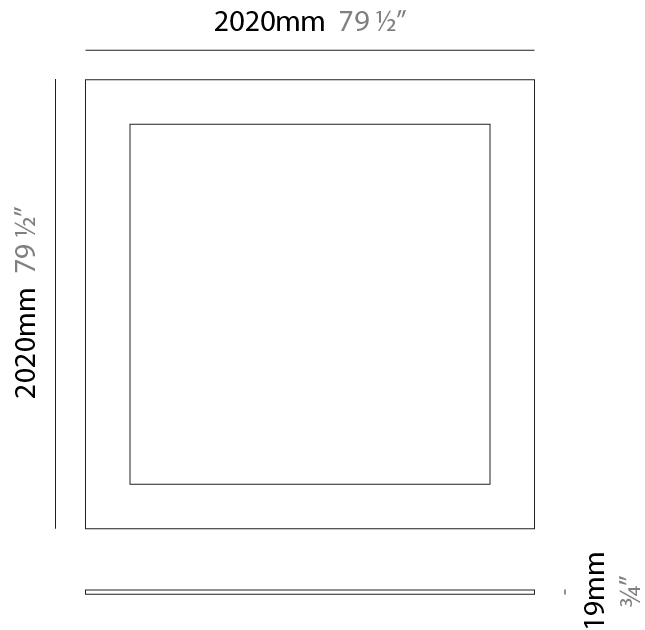

INFINITE FRAME SUSPENSION

A52059- -

base number   Color   Finish
Temperature   Options

1. To build a product code in our configurator select the specify button on the base model # product page
2. To build a manual product code on this datasheet choose from the options listed below in blue font and add the suffix to the base model #

GENERAL

Series: Infinite Frame
Partner: Ivela
Division: Architectural
Installation: Suspension
Product Type: Panels
Mounting Location: Ceiling
Light Distribution: Direct

PHYSICAL

Shape: Square
Length (mm): 2020
Length (in): 79 ½
Width (mm): 2020
Width (in): 79 ½
Height (mm): 19
Height (in): 3/4
Diffuser: PMMA - Opal
Fixture Finish: WHI / BLK / GLD
Fixture Material: Aluminum

ELECTRICAL

Lamp Type: LED
Input Wattage (W): 160
Total Output Wattage (W): 136
Dimming: Tri-Mode (Non-Dimming and Phase Dimming (120Vac only) and 0-10V Dimming)
Driver Included: No
Driver Location: Remote
Driver Type: Constant Voltage - Universal
Driver Class: Class 1 and Class 2
Housing: ENCP 6/8
Input Voltage (V): 120 - 277
Output Voltage (V): 24

LED

Color Temperature (°K): 2700 / 3000 / 4000
Max. Delivered Lumen (lm): 9600 / 10000 / 10600
Nominal Lumen (lm): 19200 / 20000 / 21200
CRI: >93 CRI
Lamp Life (hrs): 50000

OPTICAL

RATINGS AND CERTIFICATIONS

Certified By: CSA Certified to UL and CSA Standards
IP rating: IP20

PROJECT
TYPE
SPECIFIER
QUANTITY
DATE