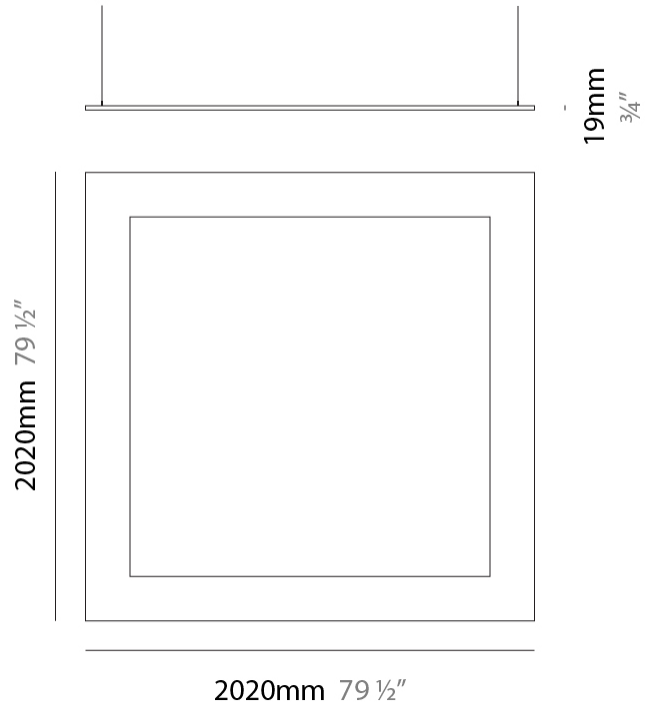

INFINITE FRAME SUSPENSION

A51100-

base number
Color   Finish
Temperature   Options

1. To build a product code in our configurator select the specify button on the base model # product page
2. To build a manual product code on this datasheet choose from the options listed below in blue font and add the suffix to the base model #

GENERAL

Series: Infinite Frame
Partner: Ivela
Division: Architectural
Installation: Suspension
Product Type: Panels
Mounting Location: Ceiling
Light Distribution: Direct

PHYSICAL

Shape: Square
Length (mm): 2020
Length (in): 79 ½
Width (mm): 2020
Width (in): 79 ½
Height (mm): 19
Height (in): 3/4
Max. Overall Height (mm): 2019
Max. Overall Height (in): 79 ½
Diffuser: PMMA - Opal
Fixture Finish: WHI / BLK / GLD
Fixture Material: Aluminum
Cable Details: 2,000mm / 78 3/4" - Transparent Cable

ELECTRICAL

Lamp Type: LED
Input Wattage (W): 160
Total Output Wattage (W): 136
Dimming: Tri-Mode (Non-Dimming and Phase Dimming (120Vac only) and 0-10V Dimming)
Driver Included: No
Driver Location: Remote
Driver Type: Constant Voltage - Universal
Driver Class: Class 2
Housing: ENCP 5/6/8
Input Voltage (V): 120 - 277
Output Voltage (V): 24

LED

Color Temperature (°K): 2700 / 3000 / 4000
Max. Delivered Lumen (lm): 9600 / 10000 / 10600
Nominal Lumen (lm): 19200 / 20000 / 21200
CRI: >93 CRI
Lamp Life (hrs): 50000

OPTICAL

RATINGS AND CERTIFICATIONS

Certified By: CSA Certified to UL and CSA Standards
IP rating: IP20